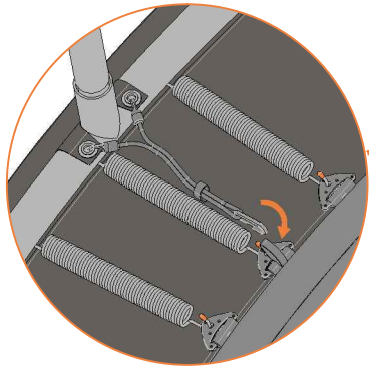

Model 12 / Model 14

Avyna

Round trampolines

Assembly manual

Model 12 / Model 14

	Model 12 ø365cm			Model 14 ø430cm		
	Quantity	Part number		Quantity	Part number	
Jumping mat	1	TEPL-12-222		1	TEPL-14-222	
Galvanized spring L=215mm ø3.2mm	80	200-211/A		96	200-211/A	
Safety pad	1	TEPL-12-333 (green) or AVGR-12-333 (grey) or CAM-12-333 (camouflage)		1	TEPL-14-333 (green) or AVGR-14-333 (grey) or CAM-14-333 (camouflage)	
Fastener for Safety pad	8	TEPL-ELAS-A		8	TEPL-ELAS-A	
Fastener for Safety pad	24	TEPL-ELAS-B		24	TEPL-ELAS-B	
W-tube	4	TEPL-12-111		4	TEPL-14-111	
I-tube	8	TEPL-12-112		8	TEPL-14-112	
C-tube	4	TEPL-12-113		4	TEPL-14-113	
K-tube	4	TEPL-12-114		4	TEPL-14-114	
Tool for spring	1	TOOL-SPRING		1	TOOL-SPRING	
Users Manual	1	208010101				
Warning Card	1	208040101		1	208040101	
Tie rip for warning card	1	209010102		1	209010102	
Safety manual	1	208020301		1	208020301	

1.

2.

3.

4.

5.

6.

7.

TEPL-ELAS-B

TEPL-ELAS-A

TEPL-ELAS-B

Safety net for Model 12 / Model 14

	Model 12 ø365cm			Model 14 ø430cm		
	Quantity	Part number		Quantity	Part number	
Pole with sleeve for safety net	8	AVBL-12-802-A + AVBL-12-802-C		8	AVBL-12-802-A + AVBL-12-802-C	
Pole for safety net	8	AVBL-12-802-B		8	AVBL-14-802-B	
Clamp	8	CLAMP-TOOL-SN-12		8	CLAMP-TOOL-SN-14	
Safety net	1	ANBL-12		1	ANBL-14	
Straps for safety net	8	TEPL-BAND		8	TEPL-BAND	
Closure for safety net	2	TEPL-KNOOPJE		2	TEPL-KNOOPJE	
Screw M6	8	M6-30		8	M6-30	
Screw M8	32	M8-20		32	M8-20	
Fastener for safety net	8	TEPL-ELAS-C		16	TEPL-ELAS-C	
Allen key	2	ALLEN-KEY		2	ALLEN-KEY	
Wrench	2	WRENCH		2	WRENCH	
Fiberglass Rod	1set	FIBERGLASS-ROD-12		1set	FIBERGLASS-ROD-14	
Cap	8	TOP-CAP-BD		8	TOP-CAP-BD	