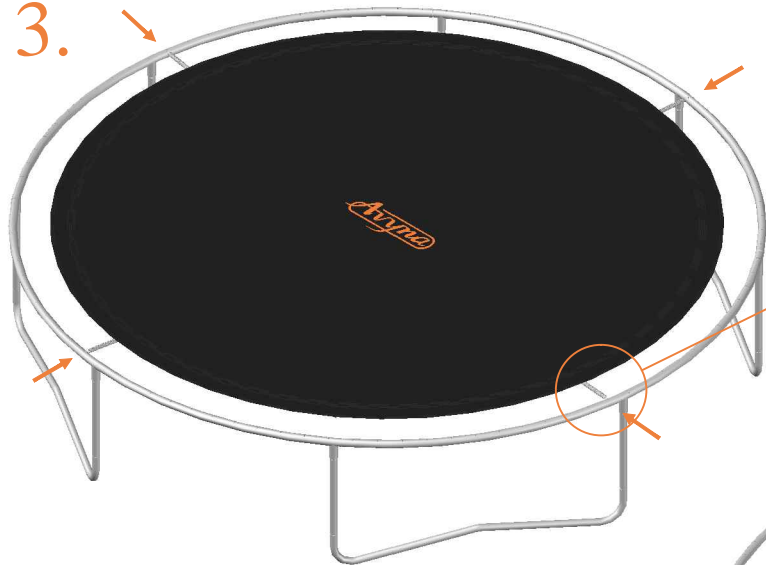

Model 12 / Model 14

Avyna

Round trampolines

Assembly manual

Model 12 / Model 14

	Model 12 ø365cm			Model 14 ø430cm		
	Quantity	Part number		Quantity	Part number	
Jumping mat	1	TEPL-12-222		1	TEPL-14-222	
Galvanized spring L=215mm ø3.2mm	80	200-211/A		96	200-211/A	
Safety pad	1	TEPL-12-333 (green) or AVGR-12-333 (grey) or CAM-12-333 (camouflage)		1	TEPL-14-333 (green) or AVGR-14-333 (grey) or CAM-14-333 (camouflage)	
Fastener for Safety pad	8	TEPL-ELAS-A		8	TEPL-ELAS-A	
Fastener for Safety pad	24	TEPL-ELAS-B		24	TEPL-ELAS-B	
W-tube	4	TEPL-12-111		4	TEPL-14-111	
I-tube	8	TEPL-12-112		8	TEPL-14-112	
C-tube	4	TEPL-12-113		4	TEPL-14-113	
K-tube	4	TEPL-12-114		4	TEPL-14-114	
Tool for spring	1	TOOL-SPRING		1	TOOL-SPRING	
Users Manual	1	208010101				
Warning Card	1	208040101		1	208040101	
Tie rip for warning card	1	209010102		1	209010102	
Safety manual	1	208020301		1	208020301	

1.

2.

3.

4.

5.

6.

7.

TEPL-ELAS-B