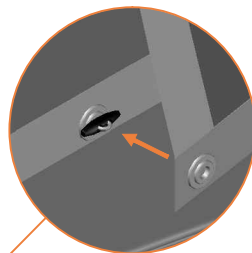

14.

TEPL-ELAS-C