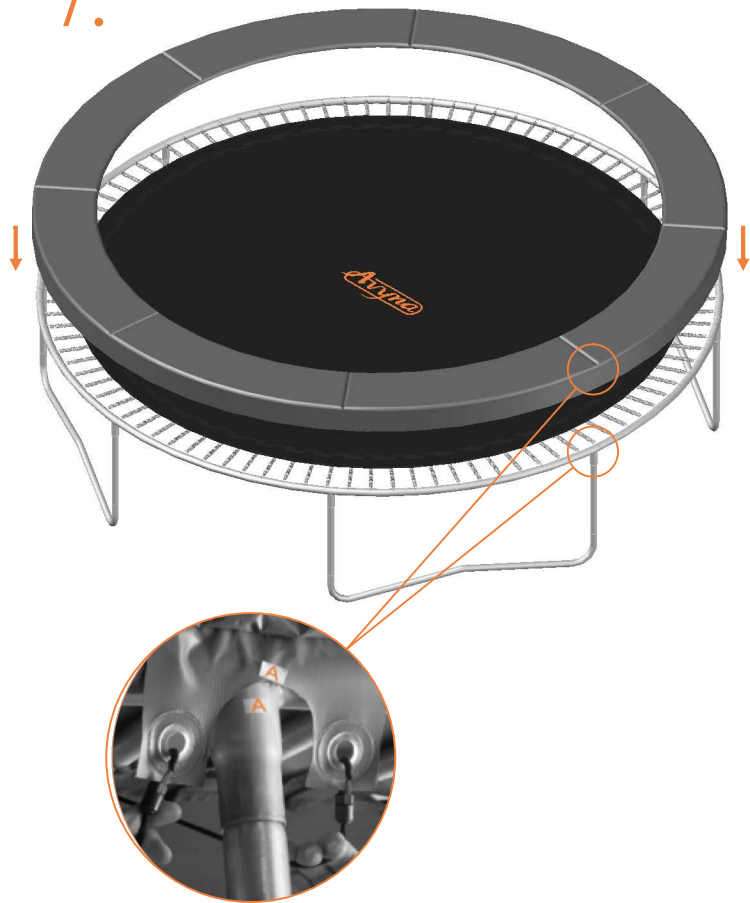

Model 12 / Model 14

Avyna

Round trampolines

Assembly manual

Model 12 / Model 14

	Model 12 ø365cm			Model 14 ø430cm		
	Quantity	Part number		Quantity	Part number	
Jumping mat	1	TEPL-12-222		1	TEPL-14-222	
Galvanized spring L=215mm ø3.2mm	80	200-211/A		96	200-211/A	
Safety pad	1	TEPL-12-333 (green) or AVGR-12-333 (grey) or CAM-12-333 (camouflage)		1	TEPL-14-333 (green) or AVGR-14-333 (grey) or CAM-14-333 (camouflage)	
Fastener for Safety pad	8	TEPL-ELAS-A		8	TEPL-ELAS-A	
Fastener for Safety pad	24	TEPL-ELAS-B		24	TEPL-ELAS-B	
W-tube	4	TEPL-12-111		4	TEPL-14-111	
I-tube	8	TEPL-12-112		8	TEPL-14-112	
C-tube	4	TEPL-12-113		4	TEPL-14-113	
K-tube	4	TEPL-12-114		4	TEPL-14-114	
Tool for spring	1	TOOL-SPRING		1	TOOL-SPRING	
Users Manual	1	208010101				
Warning Card	1	208040101		1	208040101	
Tie rip for warning card	1	209010102		1	209010102	
Safety manual	1	208020301		1	208020301	

1.

2.

3.

4.

5.

6.

7.

TEPL-ELAS-B

TEPL-ELAS-A

TEPL-ELAS-B

Safety net for Model 12 / Model 14

	Model 12 ø365cm			Model 14 ø430cm		
	Quantity	Part number		Quantity	Part number	
Pole with sleeve for safety net	8	AVBL-12-802-A + AVBL-12-802-C		8	AVBL-12-802-A + AVBL-12-802-C	
Pole for safety net	8	AVBL-12-802-B		8	AVBL-14-802-B	
Clamp	8	CLAMP-TOOL-SN-12		8	CLAMP-TOOL-SN-14	
Safety net	1	ANBL-12		1	ANBL-14	
Straps for safety net	8	TEPL-BAND		8	TEPL-BAND	
Closure for safety net	2	TEPL-KNOOPJE		2	TEPL-KNOOPJE	
Screw M6	8	M6-30		8	M6-30	
Screw M8	32	M8-20		32	M8-20	
Fastener for safety net	8	TEPL-ELAS-C		16	TEPL-ELAS-C	
Allen key	2	ALLEN-KEY		2	ALLEN-KEY	
Wrench	2	WRENCH		2	WRENCH	
Fiberglass Rod	1set	FIBERGLASS-ROD-12		1set	FIBERGLASS-ROD-14	
Cap	8	TOP-CAP-BD		8	TOP-CAP-BD	