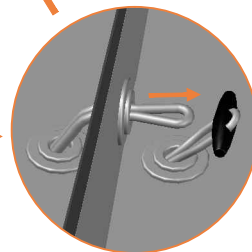

14.

TEPL-ELAS-C