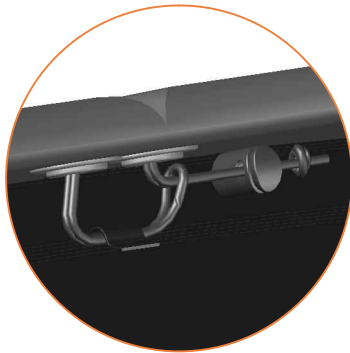

Model 12 / Model 14

Avyna

Round trampolines

Assembly manual

Model 12 / Model 14

	Model 12 ø365cm			Model 14 ø430cm		
	Quantity	Part number		Quantity	Part number	
Jumping mat	1	TEPL-12-222		1	TEPL-14-222	
Galvanized spring L=215mm ø3.2mm	80	200-211/A		96	200-211/A	
Safety pad	1	TEPL-12-333 (green) or AVGR-12-333 (grey) or CAM-12-333 (camouflage)		1	TEPL-14-333 (green) or AVGR-14-333 (grey) or CAM-14-333 (camouflage)	
Fastener for Safety pad	8	TEPL-ELAS-A		8	TEPL-ELAS-A	
Fastener for Safety pad	24	TEPL-ELAS-B		24	TEPL-ELAS-B	
W-tube	4	TEPL-12-111		4	TEPL-14-111	
I-tube	8	TEPL-12-112		8	TEPL-14-112	
C-tube	4	TEPL-12-113		4	TEPL-14-113	
K-tube	4	TEPL-12-114		4	TEPL-14-114	
Tool for spring	1	TOOL-SPRING		1	TOOL-SPRING	
Users Manual	1	208010101				
Warning Card	1	208040101		1	208040101	
Tie rip for warning card	1	209010102		1	209010102	
Safety manual	1	208020301		1	208020301	

1.

2.

3.

4.

5.

6.

7.

TEPL-ELAS-B

TEPL-ELAS-A

TEPL-ELAS-B

Safety net for Model 12 / Model 14

	Model 12 ø365cm			Model 14 ø430cm		
	Quantity	Part number		Quantity	Part number	
Pole with sleeve for safety net	8	AVBL-12-802-A + AVBL-12-802-C		8	AVBL-12-802-A + AVBL-12-802-C	
Pole for safety net	8	AVBL-12-802-B		8	AVBL-14-802-B	
Clamp	8	CLAMP-TOOL-SN-12		8	CLAMP-TOOL-SN-14	
Safety net	1	ANBL-12		1	ANBL-14	
Straps for safety net	8	TEPL-BAND		8	TEPL-BAND	
Closure for safety net	2	TEPL-KNOOPJE		2	TEPL-KNOOPJE	
Screw M6	8	M6-30		8	M6-30	
Screw M8	32	M8-20		32	M8-20	
Fastener for safety net	8	TEPL-ELAS-C		16	TEPL-ELAS-C	
Allen key	2	ALLEN-KEY		2	ALLEN-KEY	
Wrench	2	WRENCH		2	WRENCH	
Fiberglass Rod	1set	FIBERGLASS-ROD-12		1set	FIBERGLASS-ROD-14	
Cap	8	TOP-CAP-BD		8	TOP-CAP-BD	