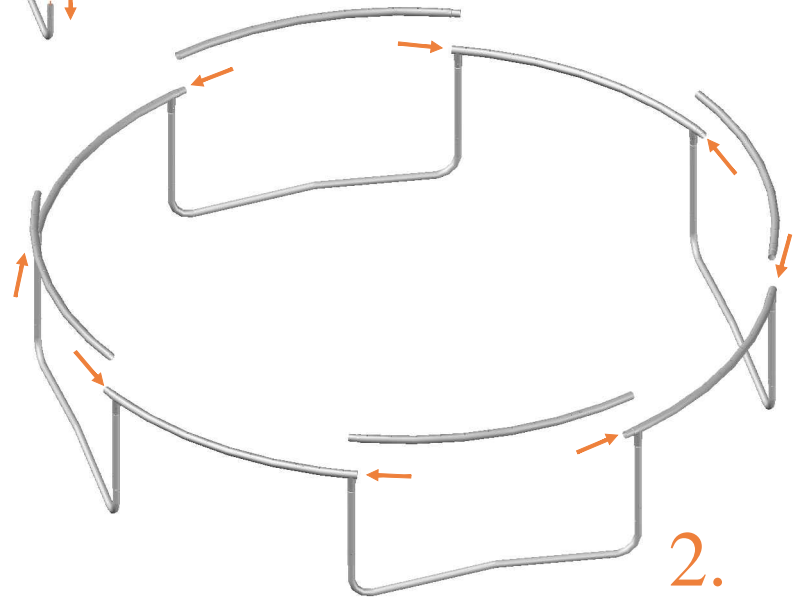

Model 12 / Model 14

Avyna

Round trampolines

Assembly manual

Model 12 / Model 14

	Model 12 ø365cm			Model 14 ø430cm		
	Quantity	Part number		Quantity	Part number	
Jumping mat	1	TEPL-12-222		1	TEPL-14-222	
Galvanized spring L=215mm ø3.2mm	80	200-211/A		96	200-211/A	
Safety pad	1	TEPL-12-333 (green) or AVGR-12-333 (grey) or CAM-12-333 (camouflage)		1	TEPL-14-333 (green) or AVGR-14-333 (grey) or CAM-14-333 (camouflage)	
Fastener for Safety pad	8	TEPL-ELAS-A		8	TEPL-ELAS-A	
Fastener for Safety pad	24	TEPL-ELAS-B		24	TEPL-ELAS-B	
W-tube	4	TEPL-12-111		4	TEPL-14-111	
I-tube	8	TEPL-12-112		8	TEPL-14-112	
C-tube	4	TEPL-12-113		4	TEPL-14-113	
K-tube	4	TEPL-12-114		4	TEPL-14-114	
Tool for spring	1	TOOL-SPRING		1	TOOL-SPRING	
Users Manual	1	208010101				
Warning Card	1	208040101		1	208040101	
Tie rip for warning card	1	209010102		1	209010102	
Safety manual	1	208020301		1	208020301	

1.

2.

3.

4.

5.

6.

7.

TEPL-ELAS-B

TEPL-ELAS-A

TEPL-ELAS-B

Safety net for Model 12 / Model 14

	Model 12 ø365cm			Model 14 ø430cm		
	Quantity	Part number		Quantity	Part number	
Pole with sleeve for safety net	8	AVBL-12-802-A + AVBL-12-802-C		8	AVBL-12-802-A + AVBL-12-802-C	
Pole for safety net	8	AVBL-12-802-B		8	AVBL-14-802-B	
Clamp	8	CLAMP-TOOL-SN-12		8	CLAMP-TOOL-SN-14	
Safety net	1	ANBL-12		1	ANBL-14	
Straps for safety net	8	TEPL-BAND		8	TEPL-BAND	
Closure for safety net	2	TEPL-KNOOPJE		2	TEPL-KNOOPJE	
Screw M6	8	M6-30		8	M6-30	
Screw M8	32	M8-20		32	M8-20	
Fastener for safety net	8	TEPL-ELAS-C		16	TEPL-ELAS-C	
Allen key	2	ALLEN-KEY		2	ALLEN-KEY	
Wrench	2	WRENCH		2	WRENCH	
Fiberglass Rod	1set	FIBERGLASS-ROD-12		1set	FIBERGLASS-ROD-14	
Cap	8	TOP-CAP-BD		8	TOP-CAP-BD	