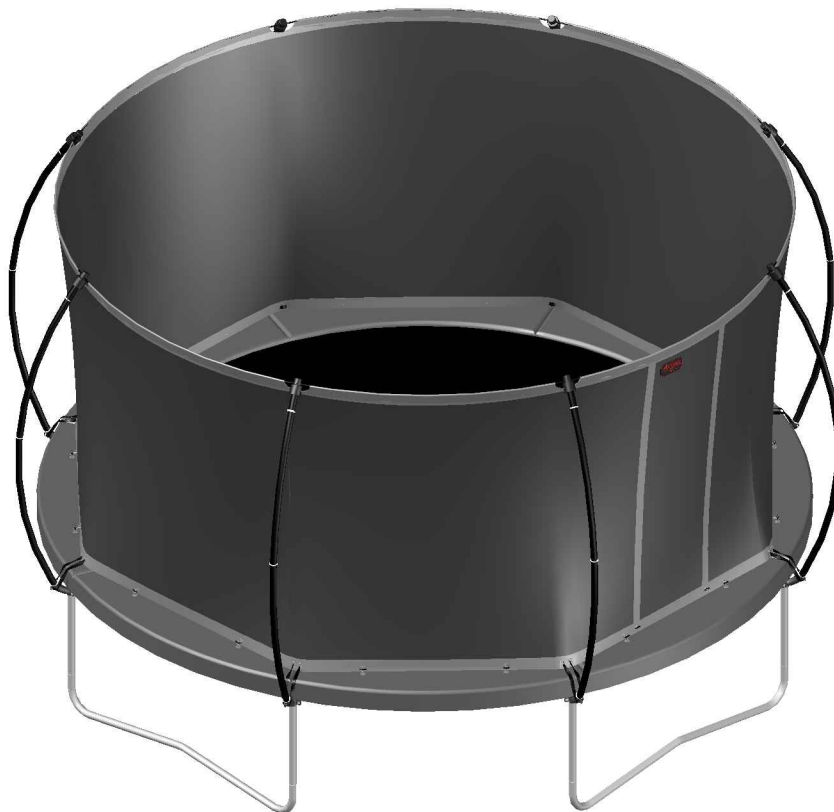

Model 12 / Model 14

Avyna

Round trampolines

Assembly manual

Model 12 / Model 14

	Model 12 ø365cm			Model 14 ø430cm		
	Quantity	Part number		Quantity	Part number	
Jumping mat	1	TEPL-12-222		1	TEPL-14-222	
Galvanized spring L=215mm ø3.2mm	80	200-211/A		96	200-211/A	
Safety pad	1	TEPL-12-333 (green) or AVGR-12-333 (grey) or CAM-12-333 (camouflage)		1	TEPL-14-333 (green) or AVGR-14-333 (grey) or CAM-14-333 (camouflage)	
Fastener for Safety pad	8	TEPL-ELAS-A		8	TEPL-ELAS-A	
Fastener for Safety pad	24	TEPL-ELAS-B		24	TEPL-ELAS-B	
W-tube	4	TEPL-12-111		4	TEPL-14-111	
I-tube	8	TEPL-12-112		8	TEPL-14-112	
C-tube	4	TEPL-12-113		4	TEPL-14-113	
K-tube	4	TEPL-12-114		4	TEPL-14-114	
Tool for spring	1	TOOL-SPRING		1	TOOL-SPRING	
Users Manual	1	208010101				
Warning Card	1	208040101		1	208040101	
Tie rip for warning card	1	209010102		1	209010102	
Safety manual	1	208020301		1	208020301	

1.

2.

3.

4.

5.

6.

7.

TEPL-ELAS-B

TEPL-ELAS-A

TEPL-ELAS-B

Safety net for Model 12 / Model 14

	Model 12 ø365cm			Model 14 ø430cm		
	Quantity	Part number		Quantity	Part number	
Pole with sleeve for safety net	8	AVBL-12-802-A + AVBL-12-802-C		8	AVBL-12-802-A + AVBL-12-802-C	
Pole for safety net	8	AVBL-12-802-B		8	AVBL-14-802-B	
Clamp	8	CLAMP-TOOL-SN-12		8	CLAMP-TOOL-SN-14	
Safety net	1	ANBL-12		1	ANBL-14	
Straps for safety net	8	TEPL-BAND		8	TEPL-BAND	
Closure for safety net	2	TEPL-KNOOPJE		2	TEPL-KNOOPJE	
Screw M6	8	M6-30		8	M6-30	
Screw M8	32	M8-20		32	M8-20	
Fastener for safety net	8	TEPL-ELAS-C		16	TEPL-ELAS-C	
Allen key	2	ALLEN-KEY		2	ALLEN-KEY	
Wrench	2	WRENCH		2	WRENCH	
Fiberglass Rod	1set	FIBERGLASS-ROD-12		1set	FIBERGLASS-ROD-14	
Cap	8	TOP-CAP-BD		8	TOP-CAP-BD	