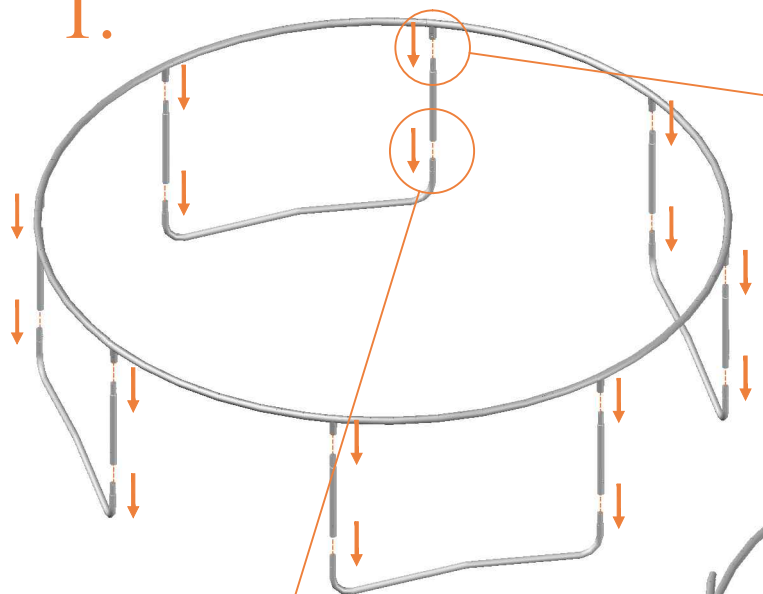

Model 12 / Model 14

Avyna

Round trampolines

Assembly manual

Model 12 / Model 14

	Model 12 ø365cm			Model 14 ø430cm		
	Quantity	Part number		Quantity	Part number	
Jumping mat	1	TEPL-12-222		1	TEPL-14-222	
Galvanized spring L=215mm ø3.2mm	80	200-211/A		96	200-211/A	
Safety pad	1	TEPL-12-333 (green) or AVGR-12-333 (grey) or CAM-12-333 (camouflage)		1	TEPL-14-333 (green) or AVGR-14-333 (grey) or CAM-14-333 (camouflage)	
Fastener for Safety pad	8	TEPL-ELAS-A		8	TEPL-ELAS-A	
Fastener for Safety pad	24	TEPL-ELAS-B		24	TEPL-ELAS-B	
W-tube	4	TEPL-12-111		4	TEPL-14-111	
I-tube	8	TEPL-12-112		8	TEPL-14-112	
C-tube	4	TEPL-12-113		4	TEPL-14-113	
K-tube	4	TEPL-12-114		4	TEPL-14-114	
Tool for spring	1	TOOL-SPRING		1	TOOL-SPRING	
Users Manual	1	208010101				
Warning Card	1	208040101		1	208040101	
Tie rip for warning card	1	209010102		1	209010102	
Safety manual	1	208020301		1	208020301	

1.

2.

3.

4.

5.

6.

7.

TEPL-ELAS-B

TEPL-ELAS-A

TEPL-ELAS-B

Safety net for Model 12 / Model 14

	Model 12 ø365cm			Model 14 ø430cm		
	Quantity	Part number		Quantity	Part number	
Pole with sleeve for safety net	8	AVBL-12-802-A + AVBL-12-802-C		8	AVBL-12-802-A + AVBL-12-802-C	
Pole for safety net	8	AVBL-12-802-B		8	AVBL-14-802-B	
Clamp	8	CLAMP-TOOL-SN-12		8	CLAMP-TOOL-SN-14	
Safety net	1	ANBL-12		1	ANBL-14	
Straps for safety net	8	TEPL-BAND		8	TEPL-BAND	
Closure for safety net	2	TEPL-KNOOPJE		2	TEPL-KNOOPJE	
Screw M6	8	M6-30		8	M6-30	
Screw M8	32	M8-20		32	M8-20	
Fastener for safety net	8	TEPL-ELAS-C		16	TEPL-ELAS-C	
Allen key	2	ALLEN-KEY		2	ALLEN-KEY	
Wrench	2	WRENCH		2	WRENCH	
Fiberglass Rod	1set	FIBERGLASS-ROD-12		1set	FIBERGLASS-ROD-14	
Cap	8	TOP-CAP-BD		8	TOP-CAP-BD	