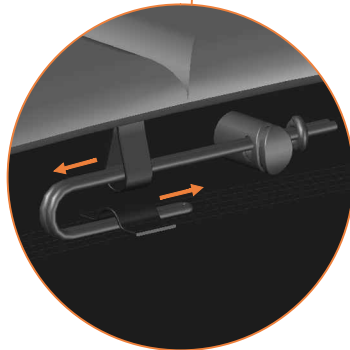

Model 12 / Model 14

Avyna

Round trampolines

Assembly manual

Model 12 / Model 14

	Model 12 ø365cm			Model 14 ø430cm		
	Quantity	Part number		Quantity	Part number	
Jumping mat	1	TEPL-12-222		1	TEPL-14-222	
Galvanized spring L=215mm ø3.2mm	80	200-211/A		96	200-211/A	
Safety pad	1	TEPL-12-333 (green) or AVGR-12-333 (grey) or CAM-12-333 (camouflage)		1	TEPL-14-333 (green) or AVGR-14-333 (grey) or CAM-14-333 (camouflage)	
Fastener for Safety pad	8	TEPL-ELAS-A		8	TEPL-ELAS-A	
Fastener for Safety pad	24	TEPL-ELAS-B		24	TEPL-ELAS-B	
W-tube	4	TEPL-12-111		4	TEPL-14-111	
I-tube	8	TEPL-12-112		8	TEPL-14-112	
C-tube	4	TEPL-12-113		4	TEPL-14-113	
K-tube	4	TEPL-12-114		4	TEPL-14-114	
Tool for spring	1	TOOL-SPRING		1	TOOL-SPRING	
Users Manual	1	208010101				
Warning Card	1	208040101		1	208040101	
Tie rip for warning card	1	209010102		1	209010102	
Safety manual	1	208020301		1	208020301	

1.

2.

3.

4.

5.

6.

7.

TEPL-ELAS-B

TEPL-ELAS-A

TEPL-ELAS-B

Safety net for Model 12 / Model 14

	Model 12 ø365cm			Model 14 ø430cm		
	Quantity	Part number		Quantity	Part number	
Pole with sleeve for safety net	8	AVBL-12-802-A + AVBL-12-802-C		8	AVBL-12-802-A + AVBL-12-802-C	
Pole for safety net	8	AVBL-12-802-B		8	AVBL-14-802-B	
Clamp	8	CLAMP-TOOL-SN-12		8	CLAMP-TOOL-SN-14	
Safety net	1	ANBL-12		1	ANBL-14	
Straps for safety net	8	TEPL-BAND		8	TEPL-BAND	
Closure for safety net	2	TEPL-KNOOPJE		2	TEPL-KNOOPJE	
Screw M6	8	M6-30		8	M6-30	
Screw M8	32	M8-20		32	M8-20	
Fastener for safety net	8	TEPL-ELAS-C		16	TEPL-ELAS-C	
Allen key	2	ALLEN-KEY		2	ALLEN-KEY	
Wrench	2	WRENCH		2	WRENCH	
Fiberglass Rod	1set	FIBERGLASS-ROD-12		1set	FIBERGLASS-ROD-14	
Cap	8	TOP-CAP-BD		8	TOP-CAP-BD	