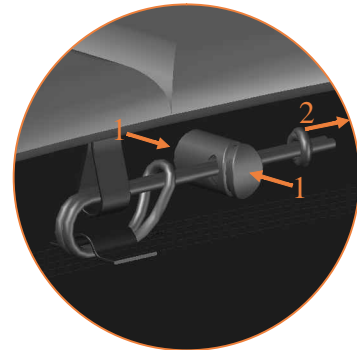

Model 12 / Model 14

Avyna

Round trampolines

Assembly manual

Model 12 / Model 14

	Model 12 ø365cm			Model 14 ø430cm		
	Quantity	Part number		Quantity	Part number	
Jumping mat	1	TEPL-12-222		1	TEPL-14-222	
Galvanized spring L=215mm ø3.2mm	80	200-211/A		96	200-211/A	
Safety pad	1	TEPL-12-333 (green) or AVGR-12-333 (grey) or CAM-12-333 (camouflage)		1	TEPL-14-333 (green) or AVGR-14-333 (grey) or CAM-14-333 (camouflage)	
Fastener for Safety pad	8	TEPL-ELAS-A		8	TEPL-ELAS-A	
Fastener for Safety pad	24	TEPL-ELAS-B		24	TEPL-ELAS-B	
W-tube	4	TEPL-12-111		4	TEPL-14-111	
I-tube	8	TEPL-12-112		8	TEPL-14-112	
C-tube	4	TEPL-12-113		4	TEPL-14-113	
K-tube	4	TEPL-12-114		4	TEPL-14-114	
Tool for spring	1	TOOL-SPRING		1	TOOL-SPRING	
Users Manual	1	208010101				
Warning Card	1	208040101		1	208040101	
Tie rip for warning card	1	209010102		1	209010102	
Safety manual	1	208020301		1	208020301	

1.

2.

3.

4.

5.

6.

7.

TEPL-ELAS-B

TEPL-ELAS-A

TEPL-ELAS-B

Safety net for Model 12 / Model 14

	Model 12 ø365cm			Model 14 ø430cm		
	Quantity	Part number		Quantity	Part number	
Pole with sleeve for safety net	8	AVBL-12-802-A + AVBL-12-802-C		8	AVBL-12-802-A + AVBL-12-802-C	
Pole for safety net	8	AVBL-12-802-B		8	AVBL-14-802-B	
Clamp	8	CLAMP-TOOL-SN-12		8	CLAMP-TOOL-SN-14	
Safety net	1	ANBL-12		1	ANBL-14	
Straps for safety net	8	TEPL-BAND		8	TEPL-BAND	
Closure for safety net	2	TEPL-KNOOPJE		2	TEPL-KNOOPJE	
Screw M6	8	M6-30		8	M6-30	
Screw M8	32	M8-20		32	M8-20	
Fastener for safety net	8	TEPL-ELAS-C		16	TEPL-ELAS-C	
Allen key	2	ALLEN-KEY		2	ALLEN-KEY	
Wrench	2	WRENCH		2	WRENCH	
Fiberglass Rod	1set	FIBERGLASS-ROD-12		1set	FIBERGLASS-ROD-14	
Cap	8	TOP-CAP-BD		8	TOP-CAP-BD	